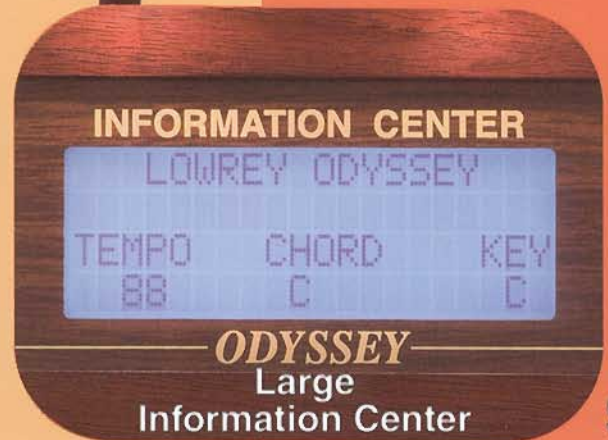

LOWREY

Odyssey[®]

SE20

Easy and Fun to Play is the Lowrey Way!

Lowrey's easy-play technology will empower you with the freedom to make your own music. Maybe you took some music classes in the past, or maybe you always wished you could play but never had the opportunity to try. You may be an experienced player wanting get back to your musical roots. Lowrey, with its great sounding instruments, Lowrey Magic adult classes, and L.I.F.E., a society of music lovers, is just the beginning of your new, or renewed, music making hobby. Plus, not only is making music fun, but the Music Making and Wellness Project demonstrates that a music making hobby may be good for you¹.

The Lowrey Magic Organ Course², the Lowrey Songbook, and hundreds of other popular songbook titles, utilize the color-coded music and easy-play notation³, shown on the song sheet 'In The Good Old Summertime.' Just match the melody notes, labeled on the song sheet, with the lighted ABC's above the keys on the organ. Match the keys labeled with the **Red**, **Blue**, and **Green** lights with the colored chord bars above the music. Combine Lowrey's **M.C.S.** (Music Chord System), **Auto Bass**, and **Harmony** features, and you can play using just two fingers and sound like you are using all of your fingers. Visit www.lowrey.com to find the authorized Lowrey dealer and class provider near you.